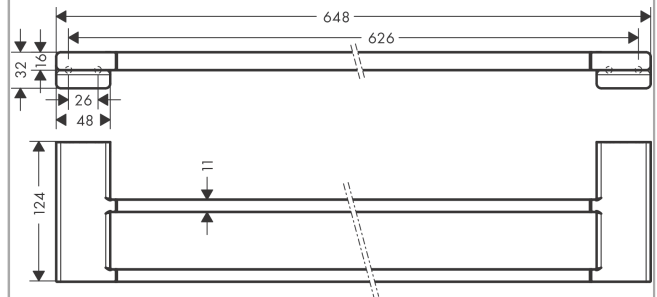

AddStoris

Double bath towel rail

Surfaces: **Matt Black** Article Number: **41743670**

Description

product features

- wall-mounted
- material: metal
- material holder: metal
- length: 648 mm
- with mounting material
- concealed fastening
- drilling distance: 626 mm
- diameter drill hole: 6 mm

Design awards

reddot winner 2021

Product image

Scale drawing

AddStoris
Double bath towel rail
Surfaces: **Matt Black** Article Number: **41743670**

Exploded Drawing

Year of production: >04/21

AddStoris
Double bath towel rail
 Surfaces: **Matt Black** Article Number: **41743670**