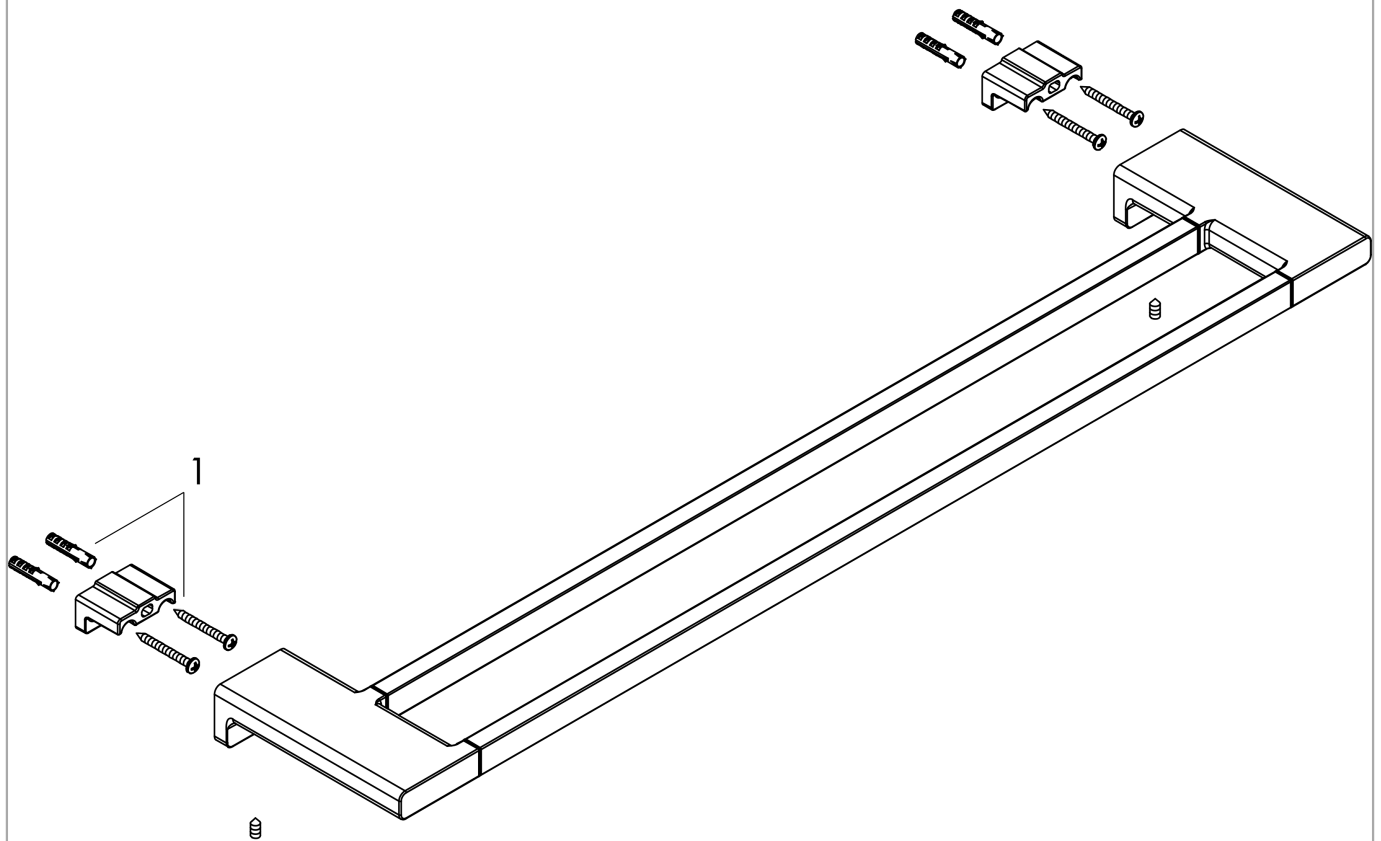

AddStoris

Double bath towel rail

Surfaces: **Matt Black** Article Number: **41743670**

Description

product features

- wall-mounted
- material: metal
- material holder: metal
- length: 648 mm
- with mounting material
- concealed fastening
- drilling distance: 626 mm
- diameter drill hole: 6 mm

Design awards

reddot winner 2021

Product image

Scale drawing

AddStoris
Double bath towel rail
Surfaces: **Matt Black** Article Number: **41743670**

Exploded Drawing

Year of production: >04/21

AddStoris
Double bath towel rail
 Surfaces: **Matt Black** Article Number: **41743670**